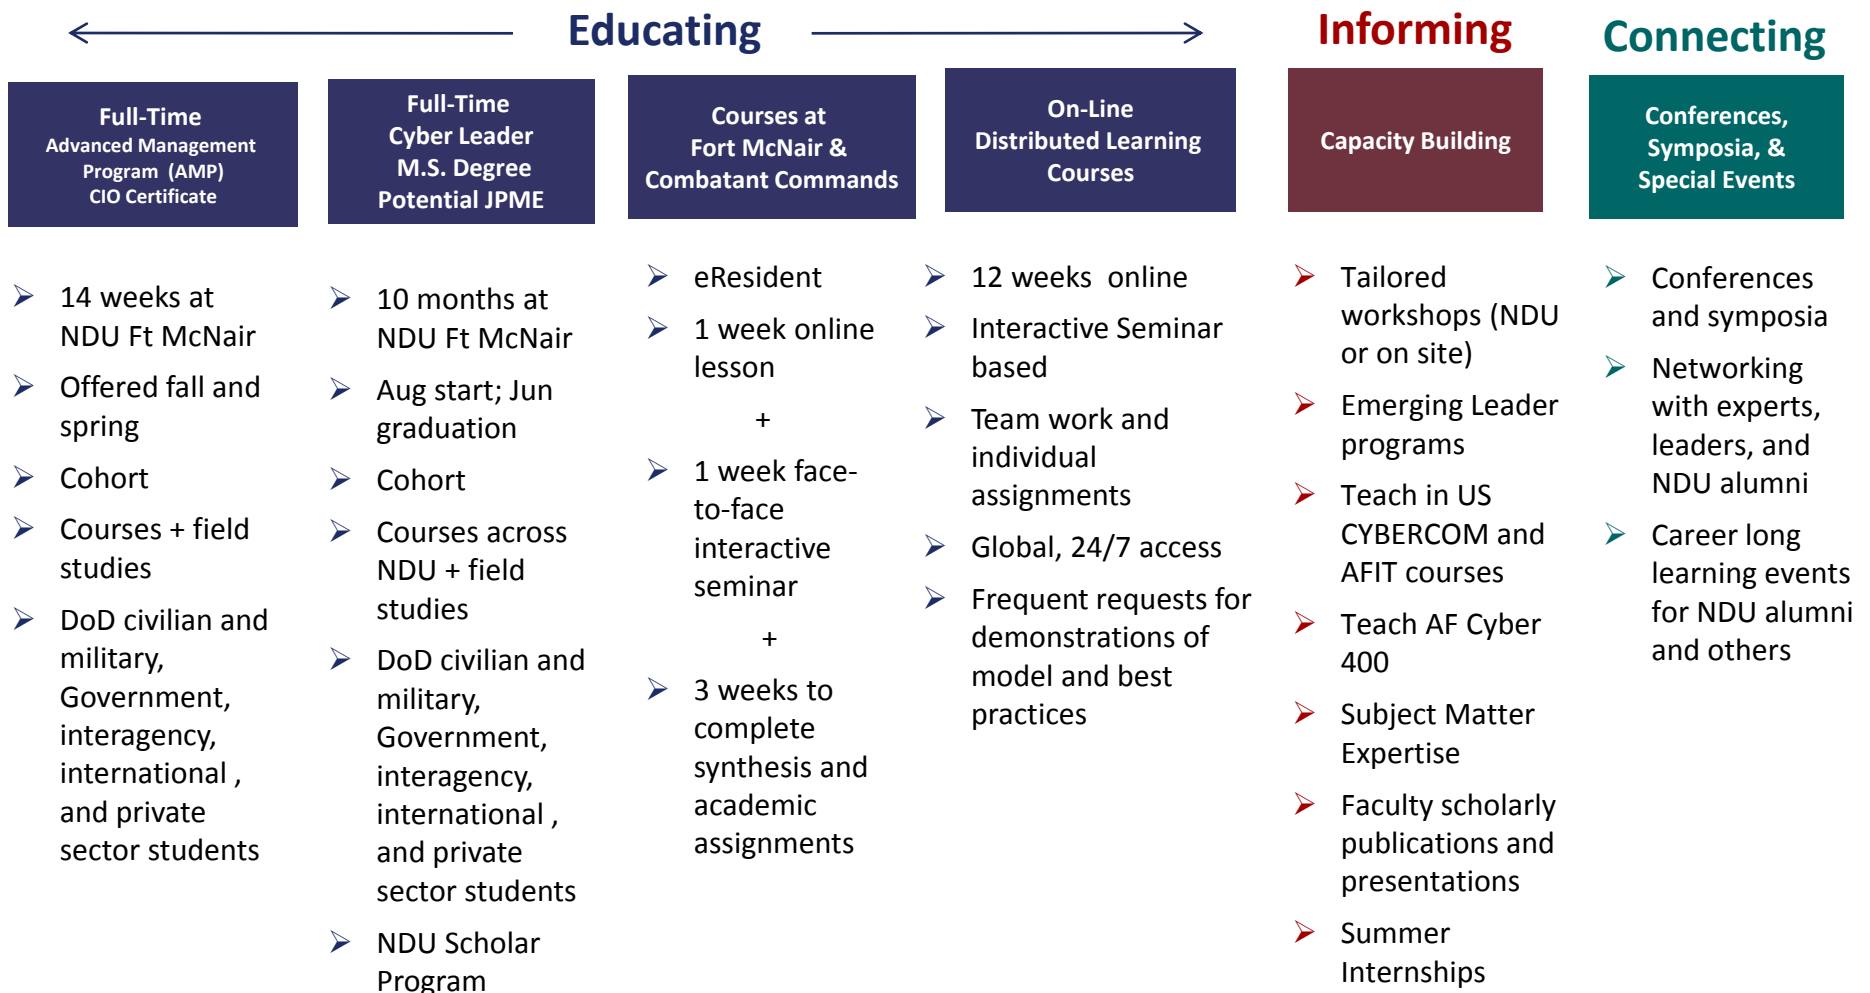

Flexible Learning Options to Meet Learner's Ops Tempo & Education Needs

On-line, On-campus or On-site Full or Part time

iCollege Students

Program	DoD Civilian	Military	International Officers	Non-DoD Federal Agency	Private Sector	Total	Grads to Date
Govt Information Leader M.S.	210	90	1	34	4	339	118
Chief Information Officer	242	125	12	57	10	446	2213
Chief Financial Officer	57	30		10	1	98	56
Cyber Leadership	51	26		11	1	89	0
Cyber Info Security Officer	119	56		28	2	205	150
Cyber-Security 4011	143	71	1	34	4	253	1277
Cyber-Security 4012/15/16	113	60	1	27	3	204	356
Architect	79	40		26	7	152	94
Enterprise Architect	37	16		8	3	64	10
IT Program Management	39	15		12		66	6
Chief Technology Officer*	13	6	1	2		22	4
Government Strategic Leader*	96	53		18	3	170	35
Information Operations*	4	1		1		6	1
IT Project Management*	54	32		16	5	107	101
Grand Total	1257	621	16	284	43	2221	4421

* Enrollment closed